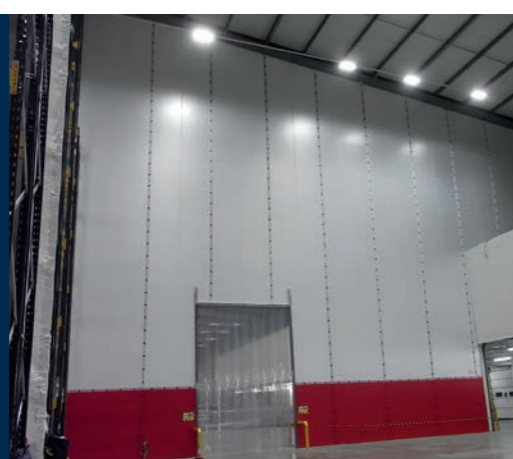

Flexiwall®

industrial partitioning

- Segregation for dust, temperature, odour and noise control
- Food grade materials
- Installs quickly and cleanly, requires minimal floor space