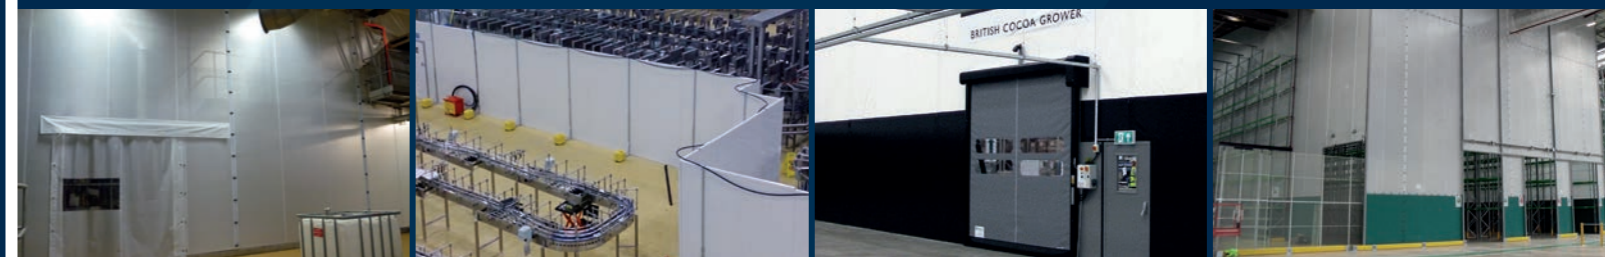

Flexiscreen®

high grade building screen

- 99% dust tight seal and food grade materials
- Quick and clean install to enable continued business production
- Easily reconfigured during phased works

Fastwall®

mobile screen

- Seamlessly welded stainless steel frame and seamless hygienic design – no food and water traps
- Push-and-go magnetic connection, join screens in seconds
- Tool free assembly

HOARD FAST®

- Free-standing or floor-to-ceiling system with quick install and minimised disruption
- Temporary use during maintenance and installation works or as permanent partition walls

Flexicurtain®

industrial curtain

- Maximise efficiency during washdown
- Any height or length - quick/clean to install
- Prevent cross contamination
- Food grade materials

Flexiwall®

industrial partitioning

- Segregation for dust, temperature, odour and noise control
- Food grade materials
- Installs quickly and cleanly, requires minimal floor space

We have created customised solutions for...

Kellogg's

ALLIED
Trusted by the World's Finest Brands

Arla

KERRY

Nestlé

McCain

KINGSLAND
DRINKS

WESTGATE
GLOBAL

Food & Beverage

Specialised partitions, screens, curtains and external structures

Get in touch today

+44 (0)1785 242181
salesteam@westgate-global.com
westgate-global.com

J143-WFD-SB-MF-010323