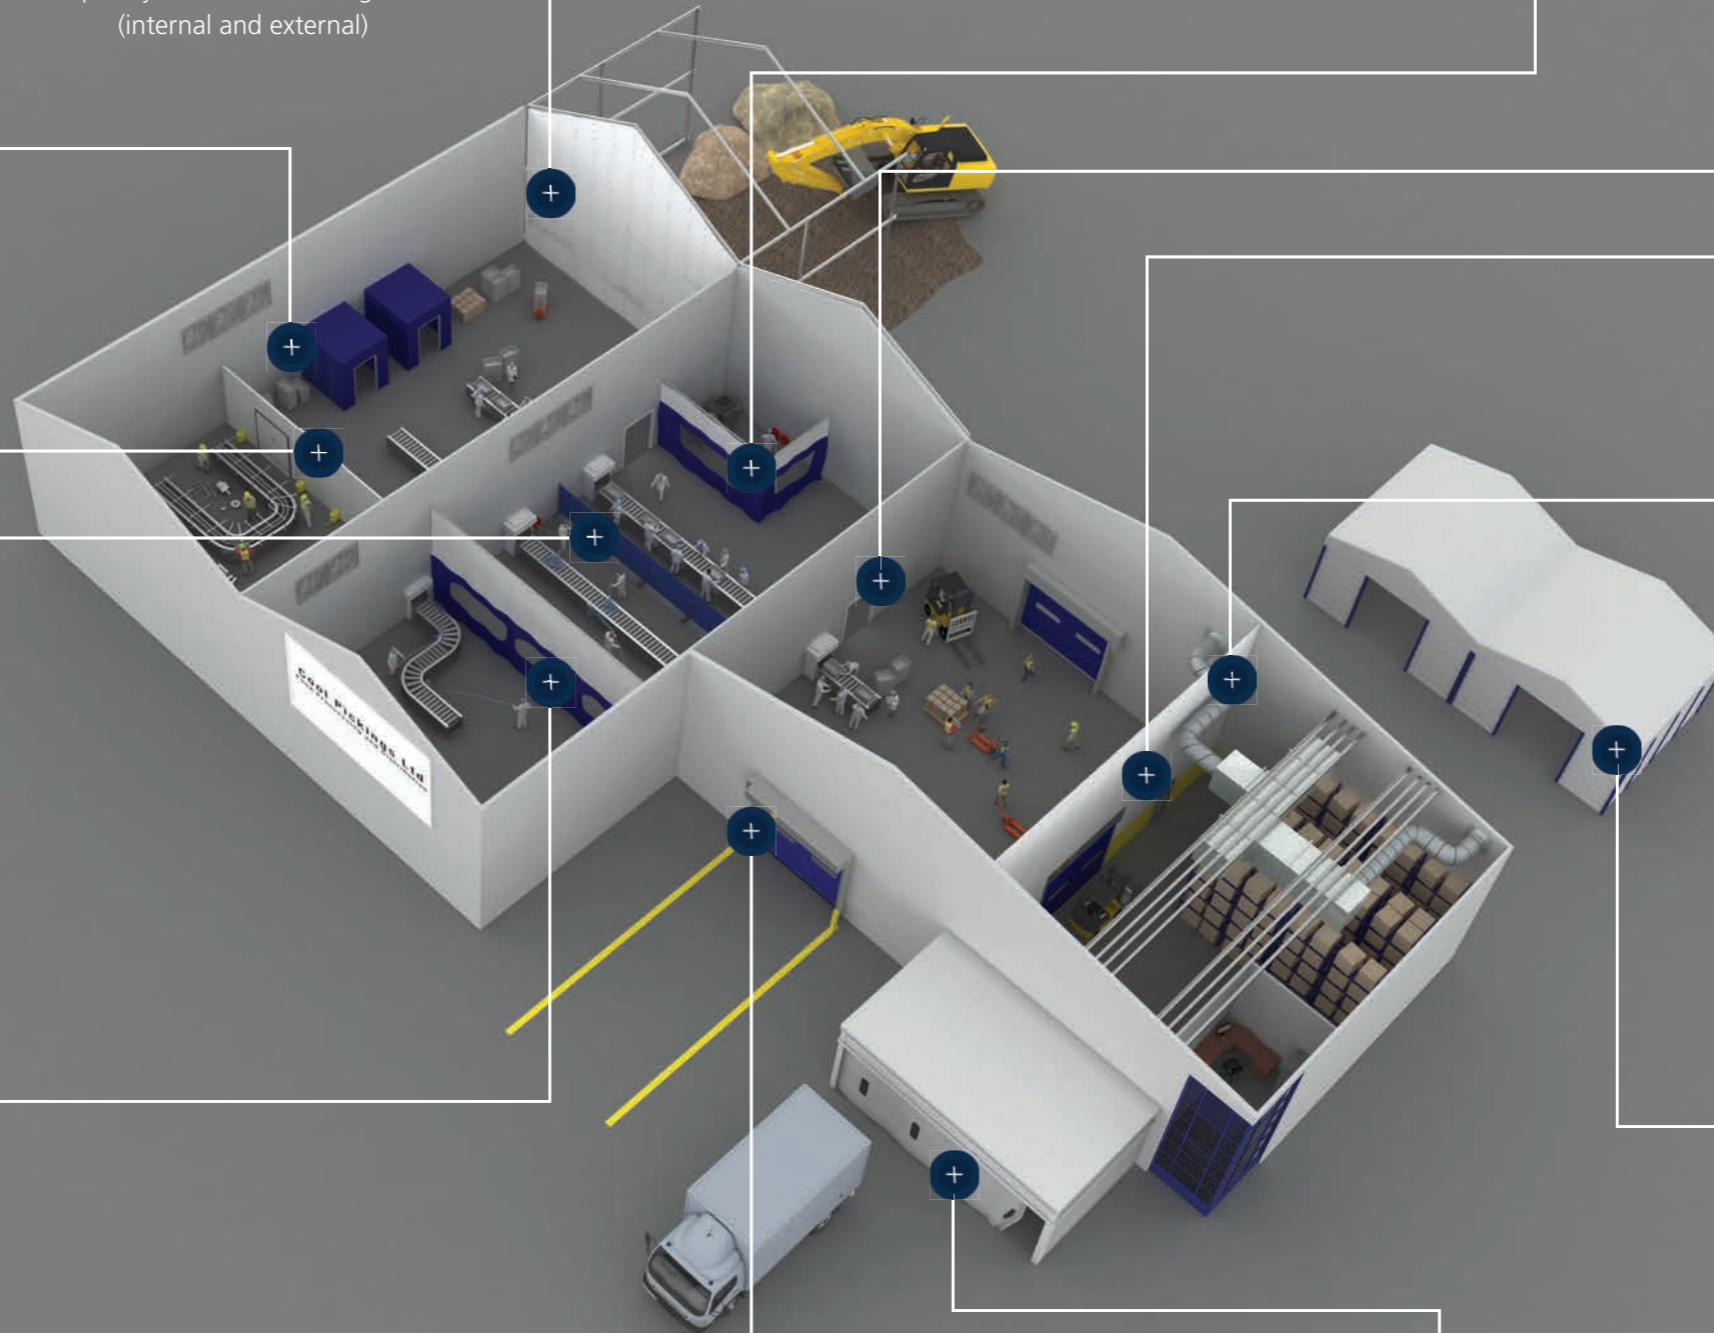

## HOARD FAST®

- Free-standing or floor-to-ceiling system with quick install and minimised disruption
- Temporary use during maintenance and installation works or as permanent partition walls

## Flexicurtain®

industrial curtain

- Maximise efficiency during washdown
- Any height or length - quick/clean to install
- Prevent cross contamination
- Food grade materials

**Flexistrip –**  
PVC door

**Anchorwall –**  
steel pedestrian door

**Hoardfast –**  
temporary low and high level free-standing partitioning

**Fastwall –**  
a seamless mobile system, used in multiples to create a line of protection

**Flexicurtain –**  
washdown curtain

**Flexiwall –**  
floor-to-ceiling partition wall

**Fastflex –**  
fast action door

**Flexicurtain –**  
canopy access

**Flexistrukture –**  
temporary external building or canopy