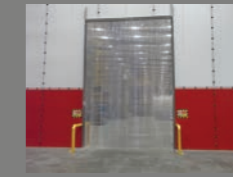

Flexistrip –
PVC door