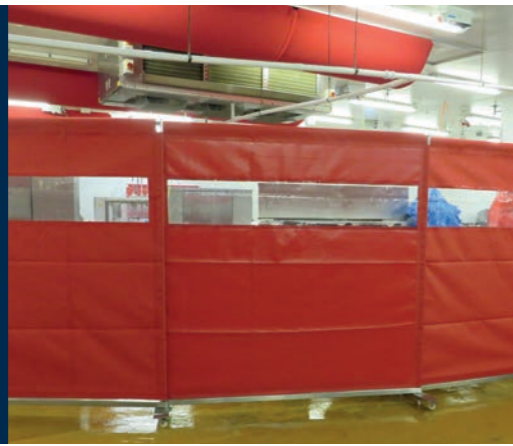

## Flexiscreen®

high grade building screen

- 99% dust tight seal and food grade materials
- Quick and clean install to enable continued business production
- Easily reconfigured during phased works

## Fastwall®

mobile screen

- Seamlessly welded stainless steel frame and seamless hygienic design – no food and water traps
- Push-and-go magnetic connection, join screens in seconds
- Tool free assembly

## HOARD FAST®

- Free-standing or floor-to-ceiling system with quick install and minimised disruption
- Temporary use during maintenance and installation works or as permanent partition walls